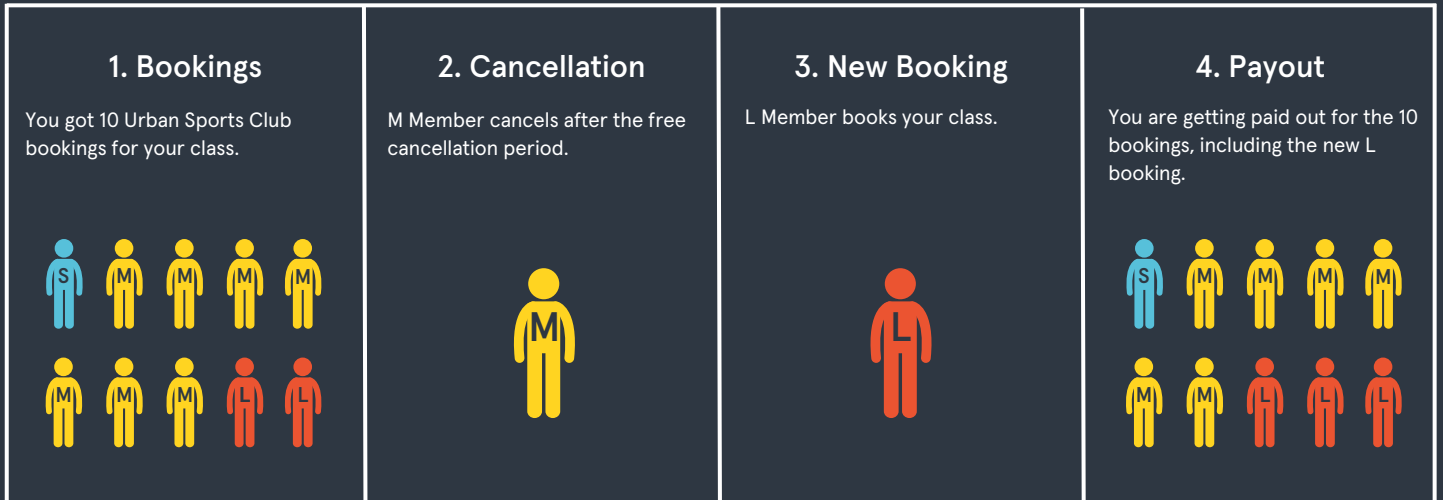

# Scenario 1: Refilled cancellation

# Scenario 2: Not refilled cancellation

# Scenario 3: No Show

● = S Member   ● = M Member   ● = L Member